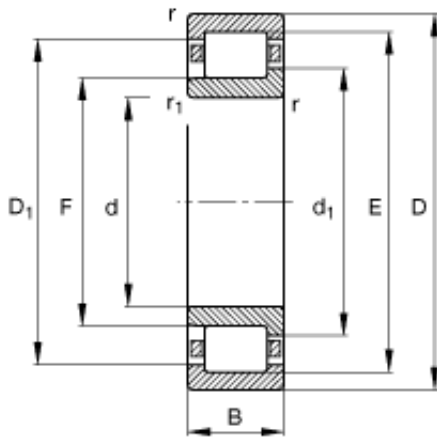

BEARING-MALAYSIA SDN.BHD.

30 mm x 72 mm x 19 mm FAG NJ306-E-TVP2 Cylindrical Roller Bearings

Bearing No. NJ306-E-TVP2

NJ306-E-TVP2 Bearing 2D drawings and 3D CAD models

Size	30x72x19 mm
Bore Diameter	30 mm
Outer Diameter	72 mm
Width	19 mm
d	30 mm
D	72 mm
B	19 mm
D_1	59,2 mm
$D_{a \max}$	65 mm
d_1	45 mm
$d_{a \max}$	40 mm
$d_{a \min}$	37 mm
$d_{c \min}$	48 mm
F	40,5 mm
$r_{1 \min}$	1,1 mm
$r_{a \max}$	1 mm
r_{\min}	1,1 mm
s	1,2 mm / Axial displacement facility from central position
m	0,376 kg / Weight
C_r	61000 N / Dynamic load rating (radial)
C_{0r}	48000 N / Static load rating (radial)

BEARING-MALAYSIA SDN.BHD.

n_G	12400 1/min / Limiting speed
n_B	9000 1/min / Reference speed
C_{ur}	7700 N