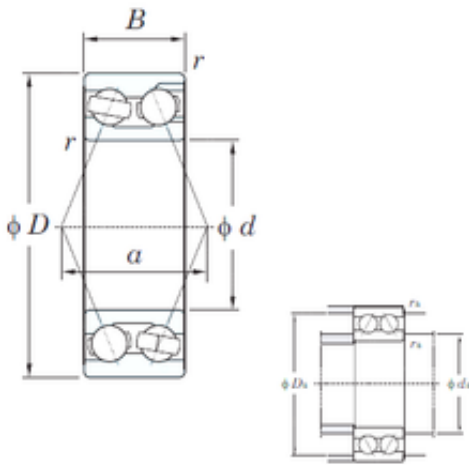

BEARING-MALAYSIA SDN.BHD.

3200 Bearing 2D drawings and 3D CAD models

SKF Koyo NTN NSK Ssr Double Row Angular Contact Ball Bearing 3200 3201 3202 3203 3204 3205 3206 3207 3208 3209 3210 3211 3212 3213 3214 3215 3220

Bearing No. 3200

Size	10x30x14.3 mm
Bore Diameter	10 mm
Outer Diameter	30 mm
Width	14.3 mm
d	10 mm
D	30 mm
B	14.3 mm
C	14.3 mm
a	19.5 mm
r min.	0.6 mm
da min.	14.5 mm
Da max.	25.5 mm
ra max.	0.6 mm
Weight	0.052 Kg
Basic dynamic load rating (C)	7.35 kN
Basic static load rating (C0)	5.35 kN
(Grease) Lubrication Speed	15000 r/min
Bearing No.	3200
r(min)	0.6
Cr	9.15
C0r	5.35
Cu	0.280
Grease lub.	15000

BEARING-MALAYSIA SDN.BHD.

Oil lub.	20000
da(min)	14.5
da(max)	-
Da(max)	25.5
ra(max)	0.6
(Refer.)Mass(kg)	0.052